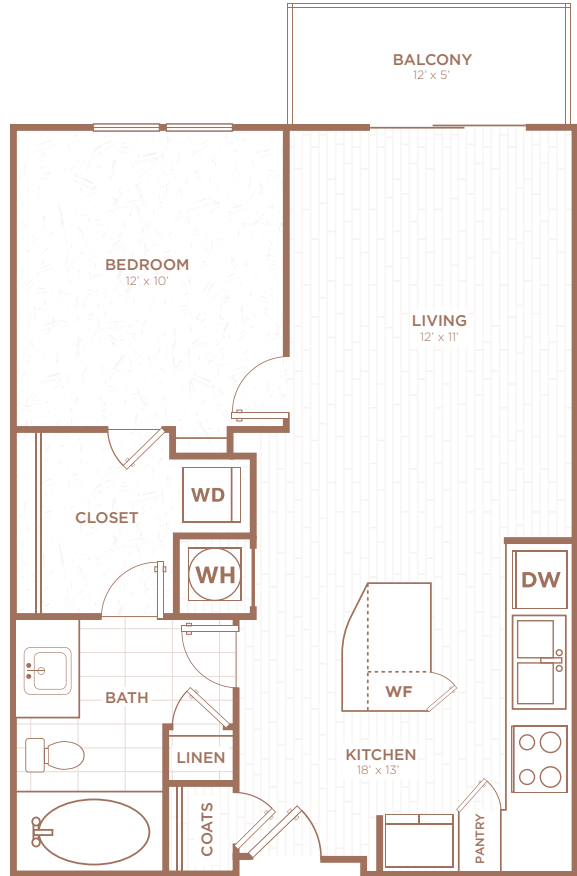

A1B

1 Bed / 1 Bath
747 sq. ft.

333 East Palmetto Park Road,
Suite 100 | Boca Raton, FL 33432
561.338.3328

palmettopromenade@greystar.com
LivePalmettoPromenade.com

Floor plans are an artist's rendering. All dimensions are approximate. Actual product specifications may vary in dimension and detail. Not all features are available in every apartment unit. Prices and availability are subject to change. Please see a Palmetto Promenade representative for details.