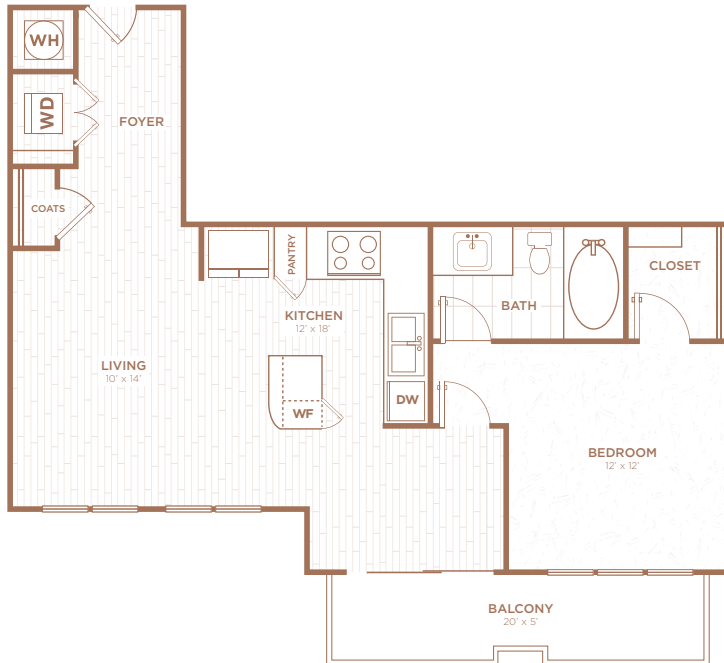

# A2B / 1 Bed / 1 Bath / 811 *sq. ft.*

333 East Palmetto Park Road, Suite 100 | Boca Raton, FL 33432

561.338.3328 | [palmettopromenade@greystar.com](mailto:palmettopromenade@greystar.com) | [LivePalmettoPromenade.com](https://www.LivePalmettoPromenade.com)

Floor plans are an artist's rendering. All dimensions are approximate. Actual product specifications may vary in dimension and detail. Not all features are available in every apartment unit. Prices and availability are subject to change. Please see a Palmetto Promenade representative for details.