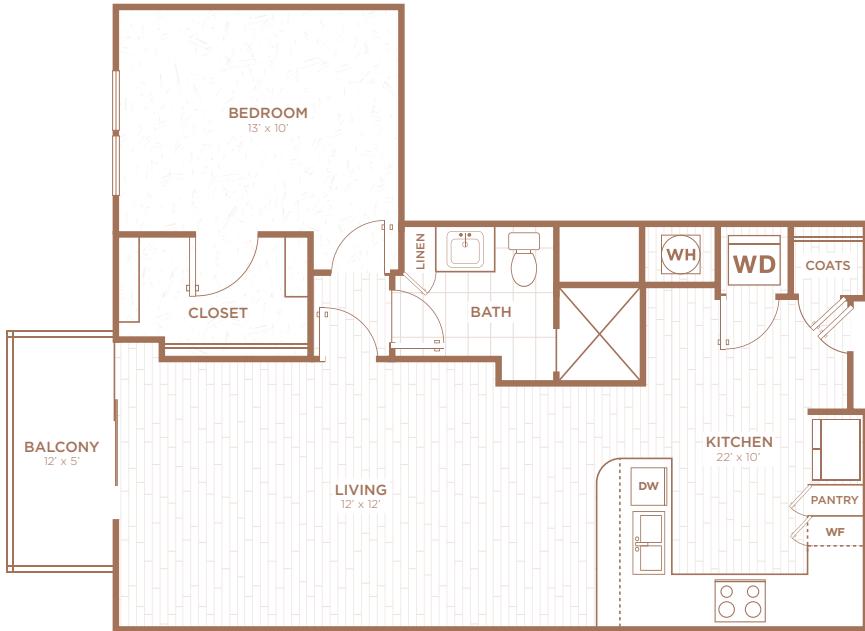

A2E / 1 Bed / 1 Bath / 838 sq. ft.

333 East Palmetto Park Road, Suite 100 | Boca Raton, FL 33432

561.338.3328 | palmettopromenade@greystar.com | [LivePalmettoPromenade.com](https://www.LivePalmettoPromenade.com)

Floor plans are an artist's rendering. All dimensions are approximate. Actual product specifications may vary in dimension and detail. Not all features are available in every apartment unit. Prices and availability are subject to change. Please see a Palmetto Promenade representative for details.