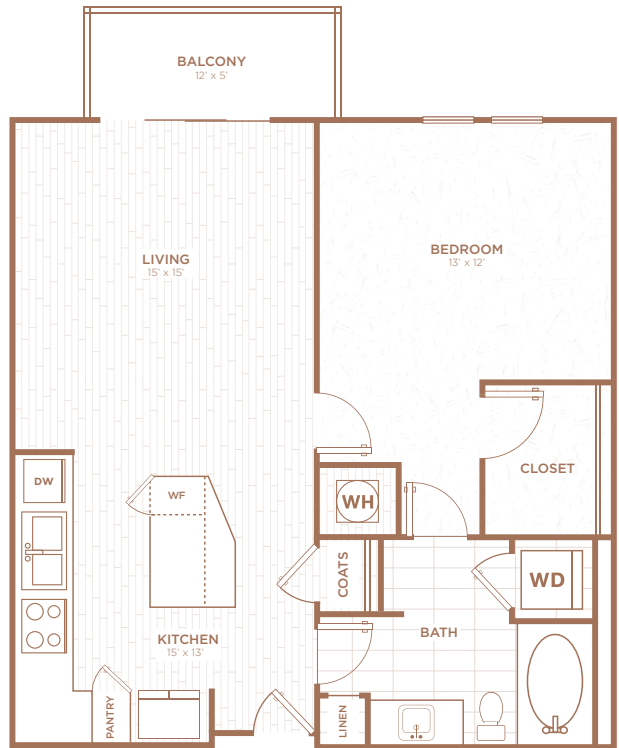

A2F

1 Bed / 1 Bath
834 *sq. ft.*

333 East Palmetto Park Road,
Suite 100 | Boca Raton, FL 33432
561.338.3328

palmettopromenade@greystar.com
LivePalmettoPromenade.com

Floor plans are an artist's rendering. All dimensions are approximate. Actual product specifications may vary in dimension and detail. Not all features are available in every apartment unit. Prices and availability are subject to change. Please see a Palmetto Promenade representative for details.