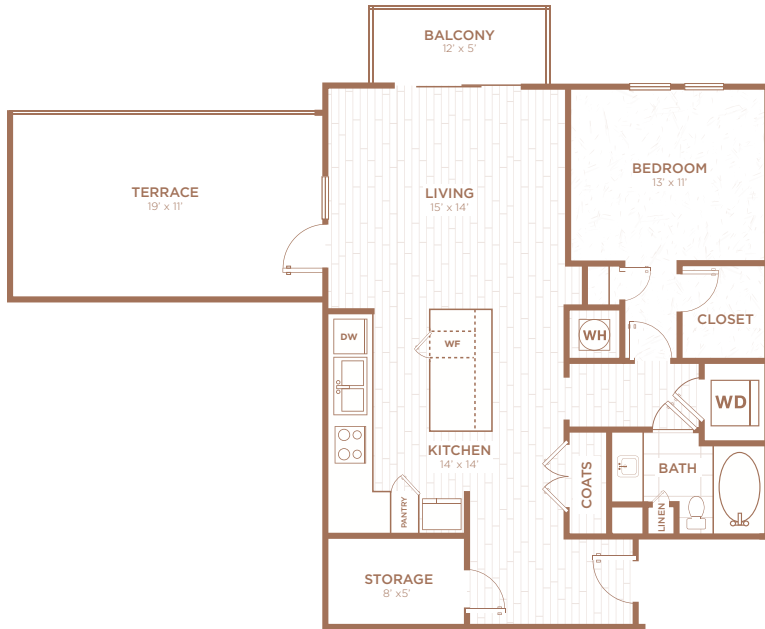

A2Ga / 1 Bed / 1 Bath / 980 *sq. ft.*

333 East Palmetto Park Road, Suite 100 | Boca Raton, FL 33432
561.338.3328 | palmettopromenade@greystar.com | [LivePalmettoPromenade.com](https://www.LivePalmettoPromenade.com)

Floor plans are an artist's rendering. All dimensions are approximate. Actual product specifications may vary in dimension and detail. Not all features are available in every apartment unit. Prices and availability are subject to change. Please see a Palmetto Promenade representative for details.