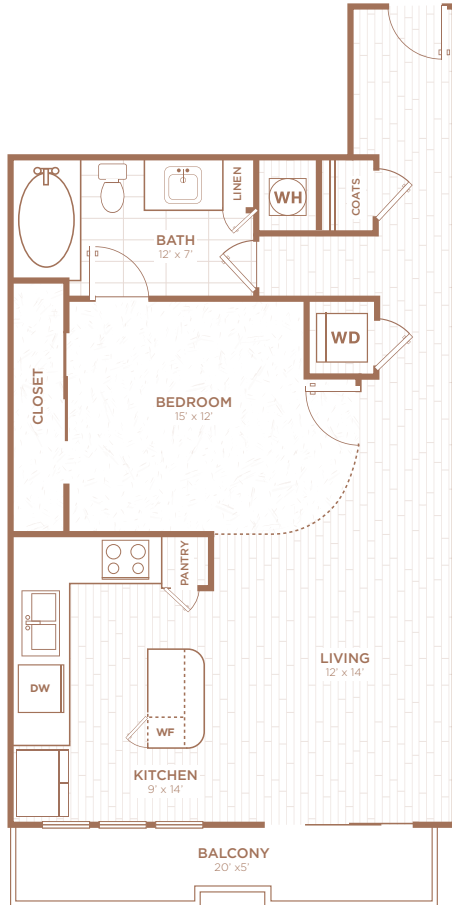

A2H

1 Bed / 1 Bath

872 *sq. ft.*

333 East Palmetto Park Road,
Suite 100 | Boca Raton, FL 33432
561.338.3328

palmettopromenade@greystar.com
LivePalmettoPromenade.com

Floor plans are an artist's rendering. All dimensions are approximate. Actual product specifications may vary in dimension and detail. Not all features are available in every apartment unit. Prices and availability are subject to change. Please see a Palmetto Promenade representative for details.