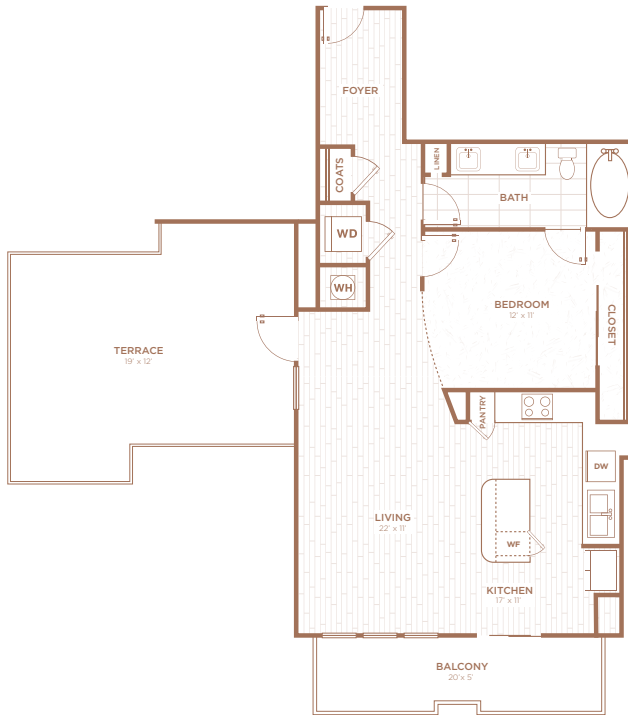

A2Ja / 1 Bed / 1 Bath / 910 *sq. ft.*

333 East Palmetto Park Road, Suite 100 | Boca Raton, FL 33432
561.338.3328 | palmettopromenade@greystar.com | [LivePalmettoPromenade.com](https://www.LivePalmettoPromenade.com)

Floor plans are an artist's rendering. All dimensions are approximate. Actual product specifications may vary in dimension and detail. Not all features are available in every apartment unit. Prices and availability are subject to change. Please see a Palmetto Promenade representative for details.