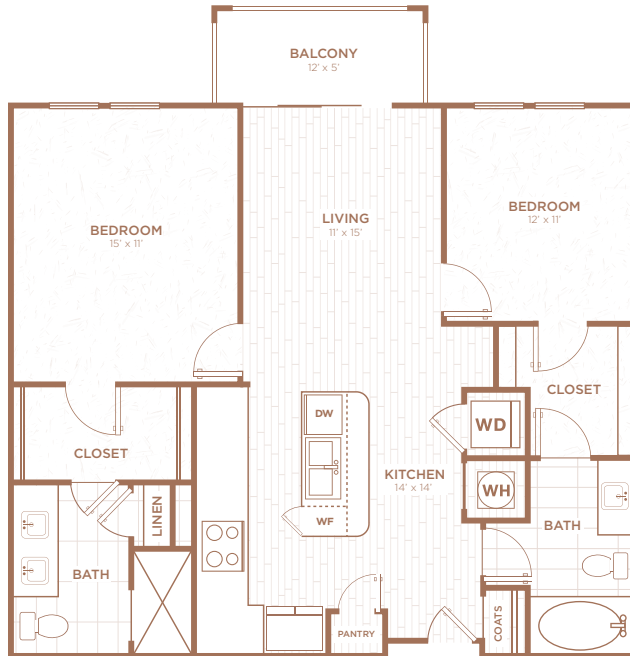

B1A / 2 Bed / 2 Bath / 1,070 *sq. ft.*

333 East Palmetto Park Road, Suite 100 | Boca Raton, FL 33432

561.338.3328 | palmettopromenade@greystar.com | [LivePalmettoPromenade.com](https://www.LivePalmettoPromenade.com)

Floor plans are an artist's rendering. All dimensions are approximate. Actual product specifications may vary in dimension and detail. Not all features are available in every apartment unit. Prices and availability are subject to change. Please see a Palmetto Promenade representative for details.