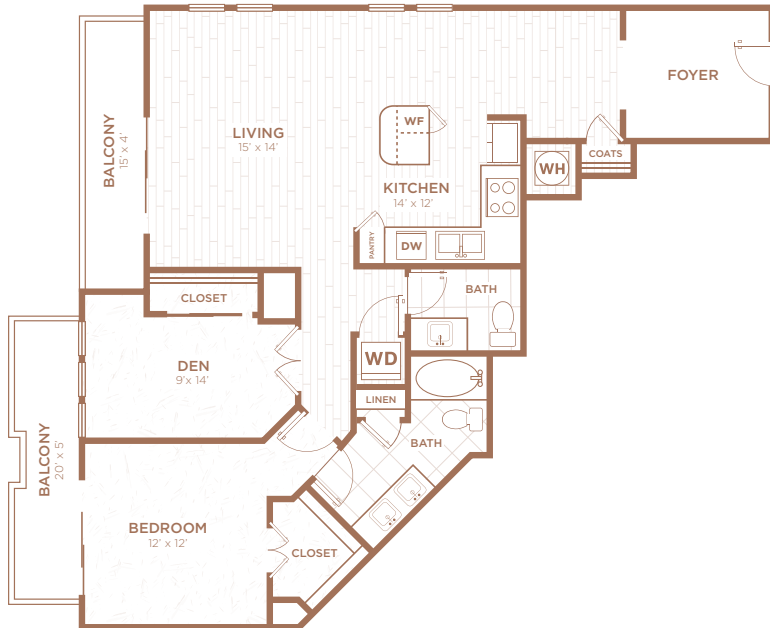

B1D / 2 Bed / 2 Bath / 1,100 *sq. ft.*

333 East Palmetto Park Road, Suite 100 | Boca Raton, FL 33432

561.338.3328 | palmettopromenade@greystar.com | [LivePalmettoPromenade.com](https://www.LivePalmettoPromenade.com)

Floor plans are an artist's rendering. All dimensions are approximate. Actual product specifications may vary in dimension and detail. Not all features are available in every apartment unit. Prices and availability are subject to change. Please see a Palmetto Promenade representative for details.