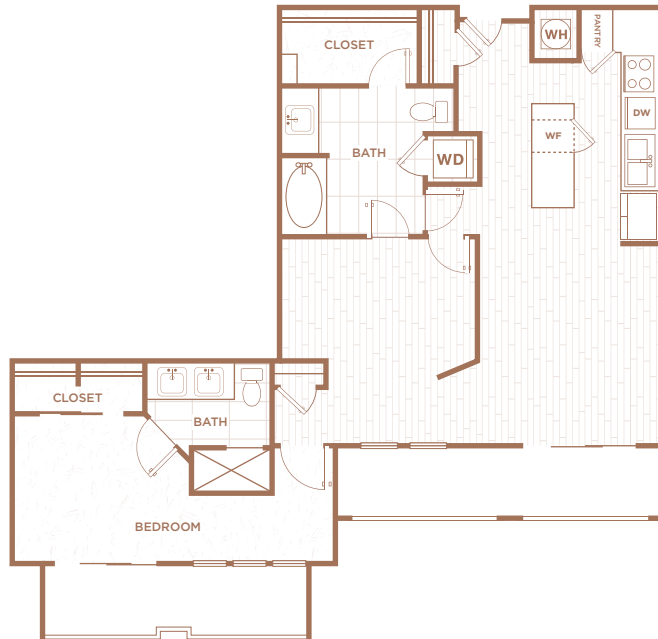

# B1E / 2 Bed / 2 Bath / 1,228 *sq. ft.*

333 East Palmetto Park Road, Suite 100 | Boca Raton, FL 33432

561.338.3328 | [palmettopromenade@greystar.com](mailto:palmettopromenade@greystar.com) | [LivePalmettoPromenade.com](https://www.LivePalmettoPromenade.com)

Floor plans are an artist's rendering. All dimensions are approximate. Actual product specifications may vary in dimension and detail. Not all features are available in every apartment unit. Prices and availability are subject to change. Please see a Palmetto Promenade representative for details.