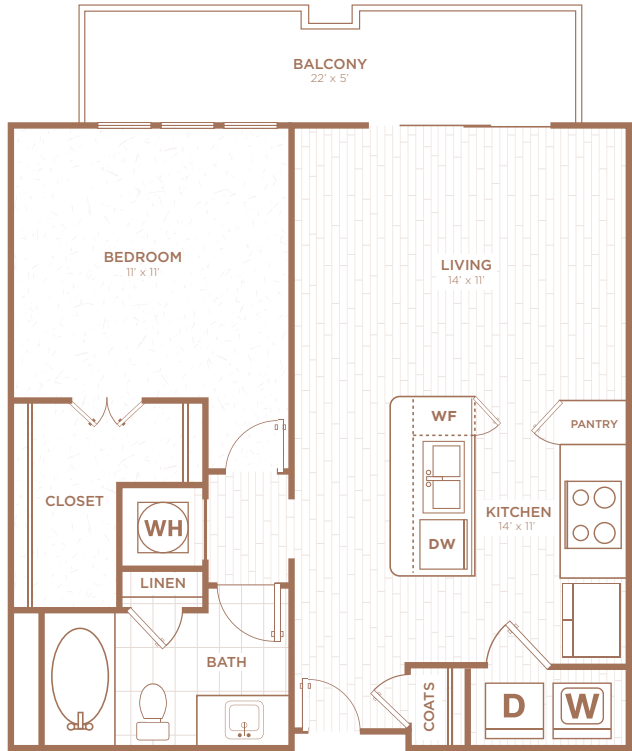

A1D

1 Bed / 1 Bath
745 *sq. ft.*

333 East Palmetto Park Road,
Suite 100 | Boca Raton, FL 33432
561.338.3328

palmettopromenade@greystar.com
LivePalmettoPromenade.com

Floor plans are an artist's rendering. All dimensions are approximate. Actual product specifications may vary in dimension and detail. Not all features are available in every apartment unit. Prices and availability are subject to change. Please see a Palmetto Promenade representative for details.