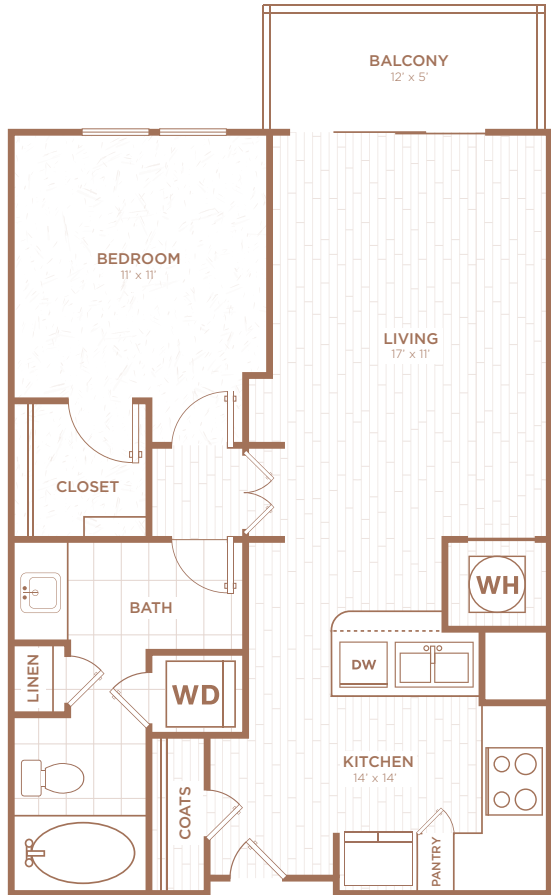

A1E

1 Bed / 1 Bath

745 sq. ft.

333 East Palmetto Park Road,
Suite 100 | Boca Raton, FL 33432
561.338.3328

palmettopromenade@greystar.com
LivePalmettoPromenade.com

Floor plans are an artist's rendering. All dimensions are approximate. Actual product specifications may vary in dimension and detail. Not all features are available in every apartment unit. Prices and availability are subject to change. Please see a Palmetto Promenade representative for details.