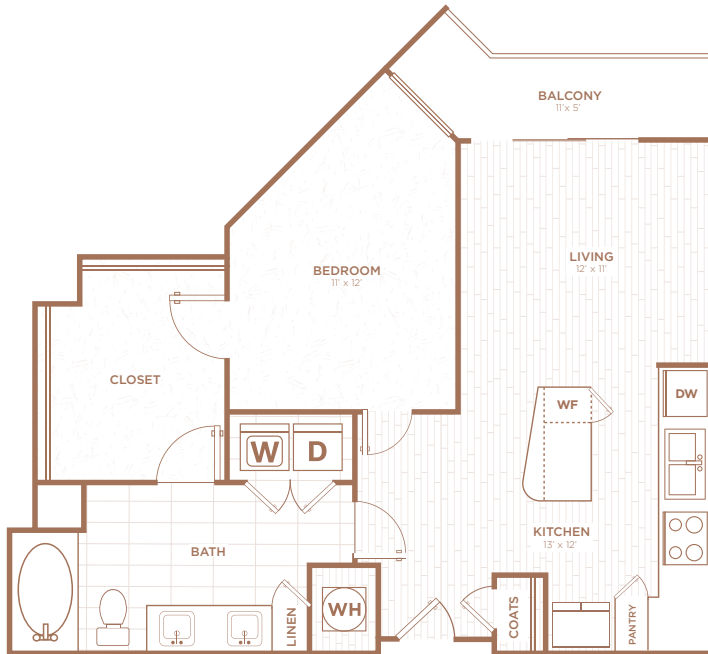

A1K / 1 Bed / 1 Bath / 793 sq. ft.

333 East Palmetto Park Road, Suite 100 | Boca Raton, FL 33432

561.338.3328 | palmettopromenade@greystar.com | [LivePalmettoPromenade.com](https://www.LivePalmettoPromenade.com)

Floor plans are an artist's rendering. All dimensions are approximate. Actual product specifications may vary in dimension and detail. Not all features are available in every apartment unit. Prices and availability are subject to change. Please see a Palmetto Promenade representative for details.