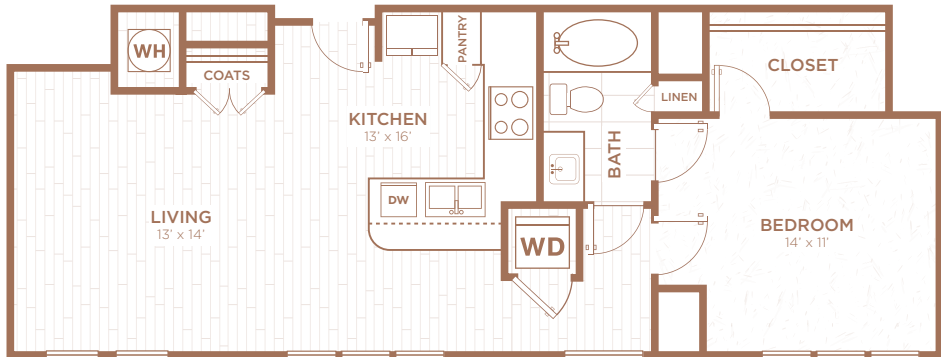

A2C / 1 Bed / 1 Bath / 811 *sq. ft.*

333 East Palmetto Park Road, Suite 100 | Boca Raton, FL 33432

561.338.3328 | palmettopromenade@greystar.com | [LivePalmettoPromenade.com](https://www.LivePalmettoPromenade.com)

Floor plans are an artist's rendering. All dimensions are approximate. Actual product specifications may vary in dimension and detail. Not all features are available in every apartment unit. Prices and availability are subject to change. Please see a Palmetto Promenade representative for details.