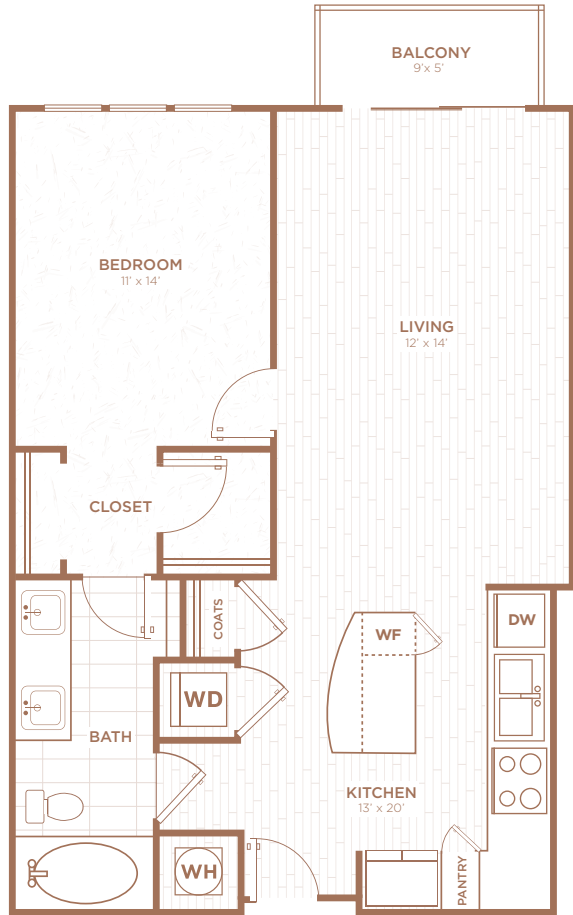

# A2D

1 Bed / 1 Bath  
839 sq. ft.

333 East Palmetto Park Road,  
Suite 100 | Boca Raton, FL 33432  
561.338.3328

palmettopromenade@greystar.com  
**LivePalmettoPromenade.com**

Floor plans are an artist's rendering. All dimensions are approximate. Actual product specifications may vary in dimension and detail. Not all features are available in every apartment unit. Prices and availability are subject to change. Please see a Palmetto Promenade representative for details.