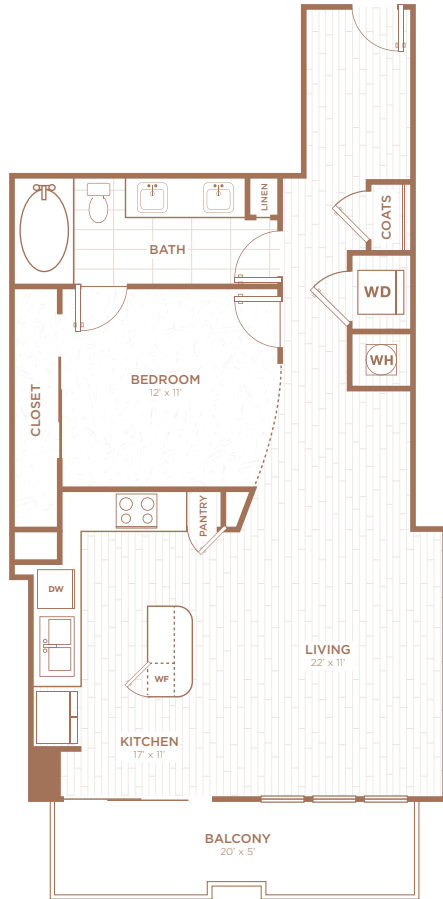

A2J

1 Bed / 1 Bath
869 *sq. ft.*

333 East Palmetto Park Road,
Suite 100 | Boca Raton, FL 33432
561.338.3328

palmettopromenade@greystar.com
LivePalmettoPromenade.com

Floor plans are an artist's rendering. All dimensions are approximate. Actual product specifications may vary in dimension and detail. Not all features are available in every apartment unit. Prices and availability are subject to change. Please see a Palmetto Promenade representative for details.