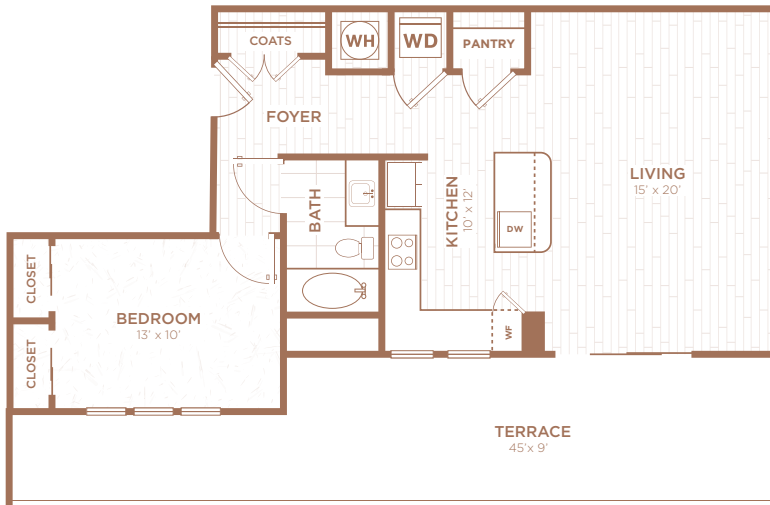

A2K / 1 Bed / 1 Bath / 918 *sq. ft.*

333 East Palmetto Park Road, Suite 100 | Boca Raton, FL 33432

561.338.3328 | palmettopromenade@greystar.com | [LivePalmettoPromenade.com](https://www.LivePalmettoPromenade.com)

Floor plans are an artist's rendering. All dimensions are approximate. Actual product specifications may vary in dimension and detail. Not all features are available in every apartment unit. Prices and availability are subject to change. Please see a Palmetto Promenade representative for details.