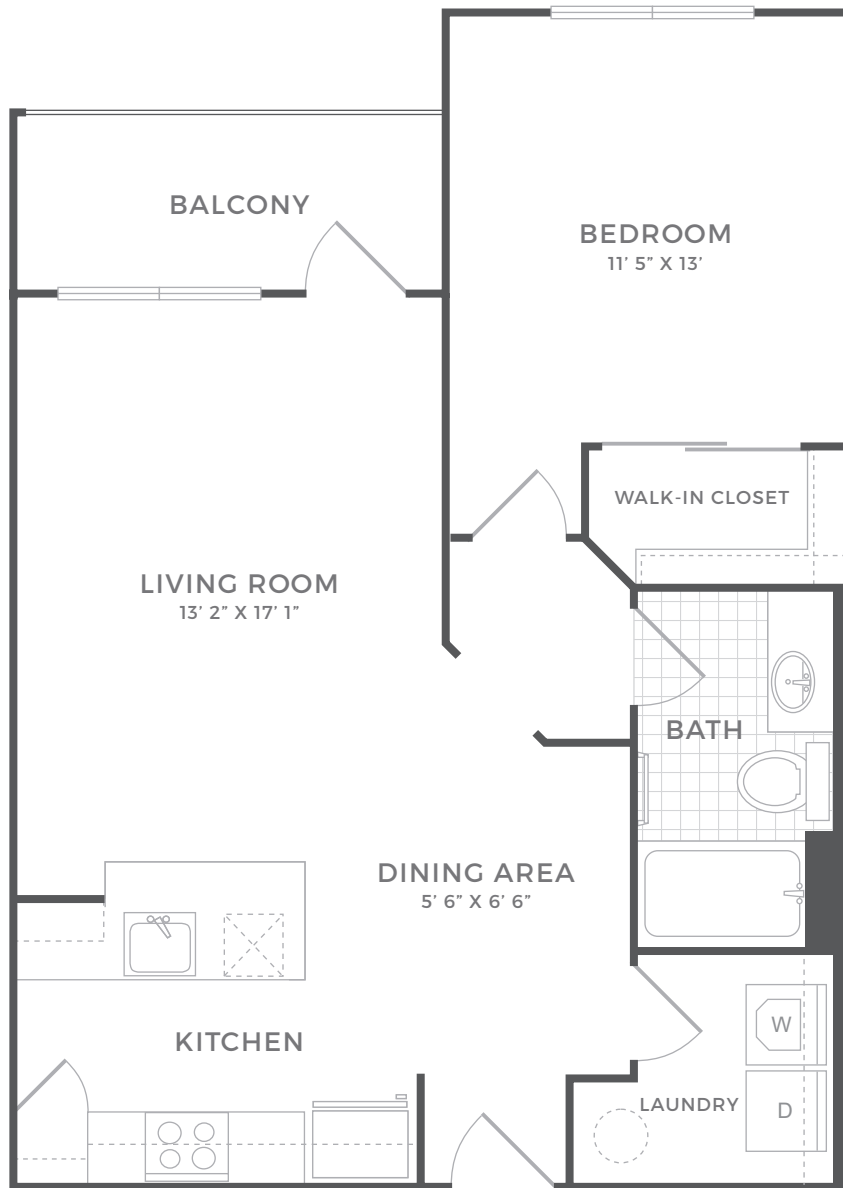

CRYSTAL CAY *classic*

1 BEDROOM | 1 BATHROOM
790 sq. ft.

727.914.8004 | PERIDOTPALMS.COM | GREYSTAR®
PERIDOTPALMS@GREYSTAR.COM | 10601 GANDY BLVD N | ST. PETERSBURG, FL 33702

*FLOOR PLANS ARE ARTIST'S RENDERING. ALL SQUARE FOOTAGES ARE APPROXIMATE.